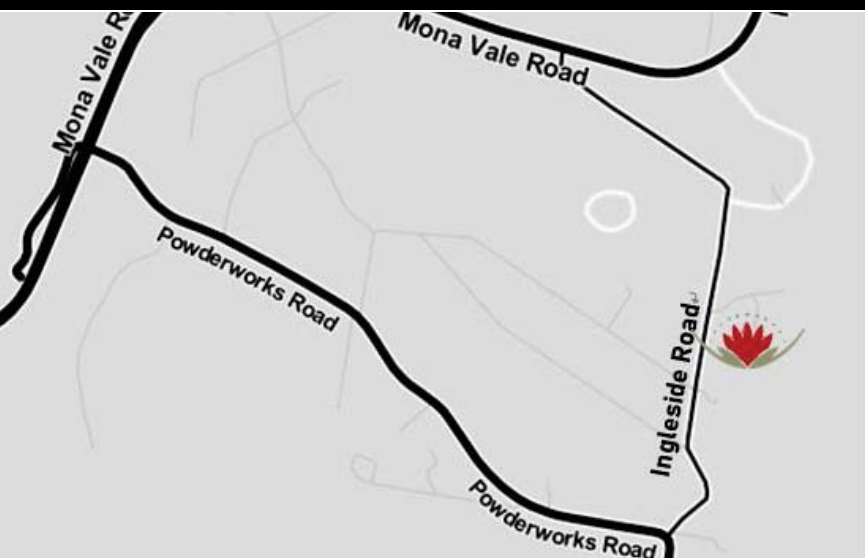

# location

Situated in Ingleside, this hotel is 2.9 mi (4.6 km) from North Narrabeen Beach and within 6 miles (10 km) of Long Reef Golf Club and Dee Why Beach. Bilgola Beach and Florence Park are also within 9 miles (15 km).